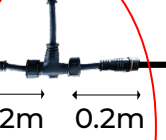

T-piece $7+GST

Extension Cord

Up to 7 Lights