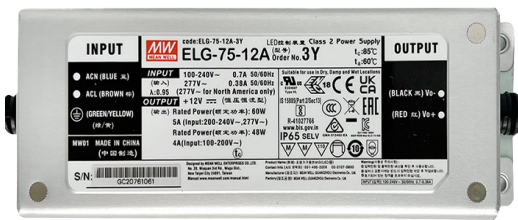

75W 12V IP65 Transformer

Suitable for up to 7 Lights - $75+GST