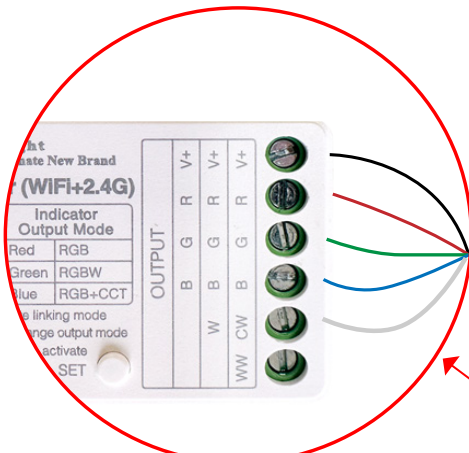

Full Colour RGB Garden Light Connection

3-in-1 Controller
INPUT: V+ RED, V- Black (if incorrect wiring, controller will fail and not be covered by warranty)

OUTPUT:
 Black V+
 Red R
 Green G
 Blue B

SET must be selected to show Red Light on Controller