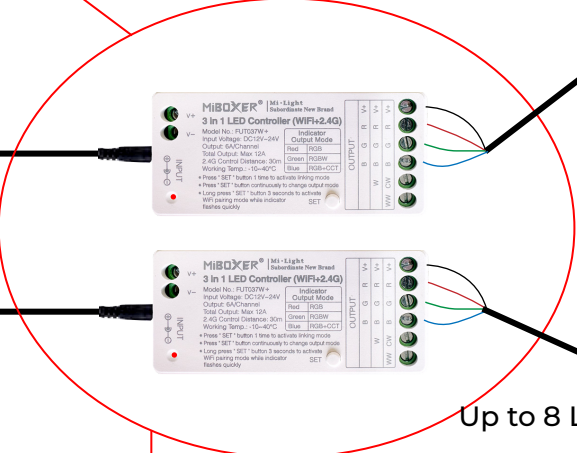

Full Colour RGB Garden Light Connection

3-in-1 Controller
INPUT: V+ RED, V- Black (if incorrect wiring, controller will fail and not be covered by warranty)

OUTPUT:
 Black V+
 Red R
 Green G
 Blue B

SET must be selected to show Red Light on Controller

200W 12V IP65 Transformer

Suitable for up to 16 Lights - \$110+GST

Up to 8 Lights

Up to 8 Lights

Up to 16 Lights

75W 12V IP65 Transformer

Suitable for up to 7 Lights - \$75+GST

3-in-1 LED Controller

T-piece \$7+GST

Extension Cord

Up to 7 Lights

Extension Cord

1m: \$7 +GST

3m: \$11 +GST

3-in-1 Controller \$15+GST

3-in-1 SMART Controller \$25+GST