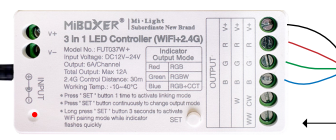

3-in-1 LED Controller