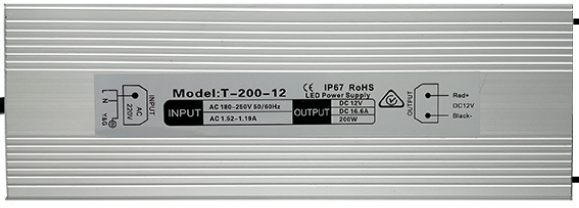

Full Colour RGB Garden Light Connection

3-in-1 Controller
INPUT: V+ RED, V- Black (if incorrect wiring, controller will fail and not be covered by warranty)

OUTPUT:
 Black V+
 Red R
 Green G
 Blue B

SET must be selected to show Red Light on Controller

200W 12V IP65 Transformer

Suitable for up to 16 Lights - \$110+GST

Up to 8 Lights

Up to 8 Lights

Up to 16 Lights

75W 12V IP65 Transformer

Suitable for up to 7 Lights - \$75+GST

3-in-1 LED Controller

T-piece \$7+GST

Extension Cord

Up to 7 Lights

Extension Cord

1m: \$7 +GST

3m: \$11 +GST

3-in-1 Controller \$15+GST

3-in-1 SMART Controller \$25+GST